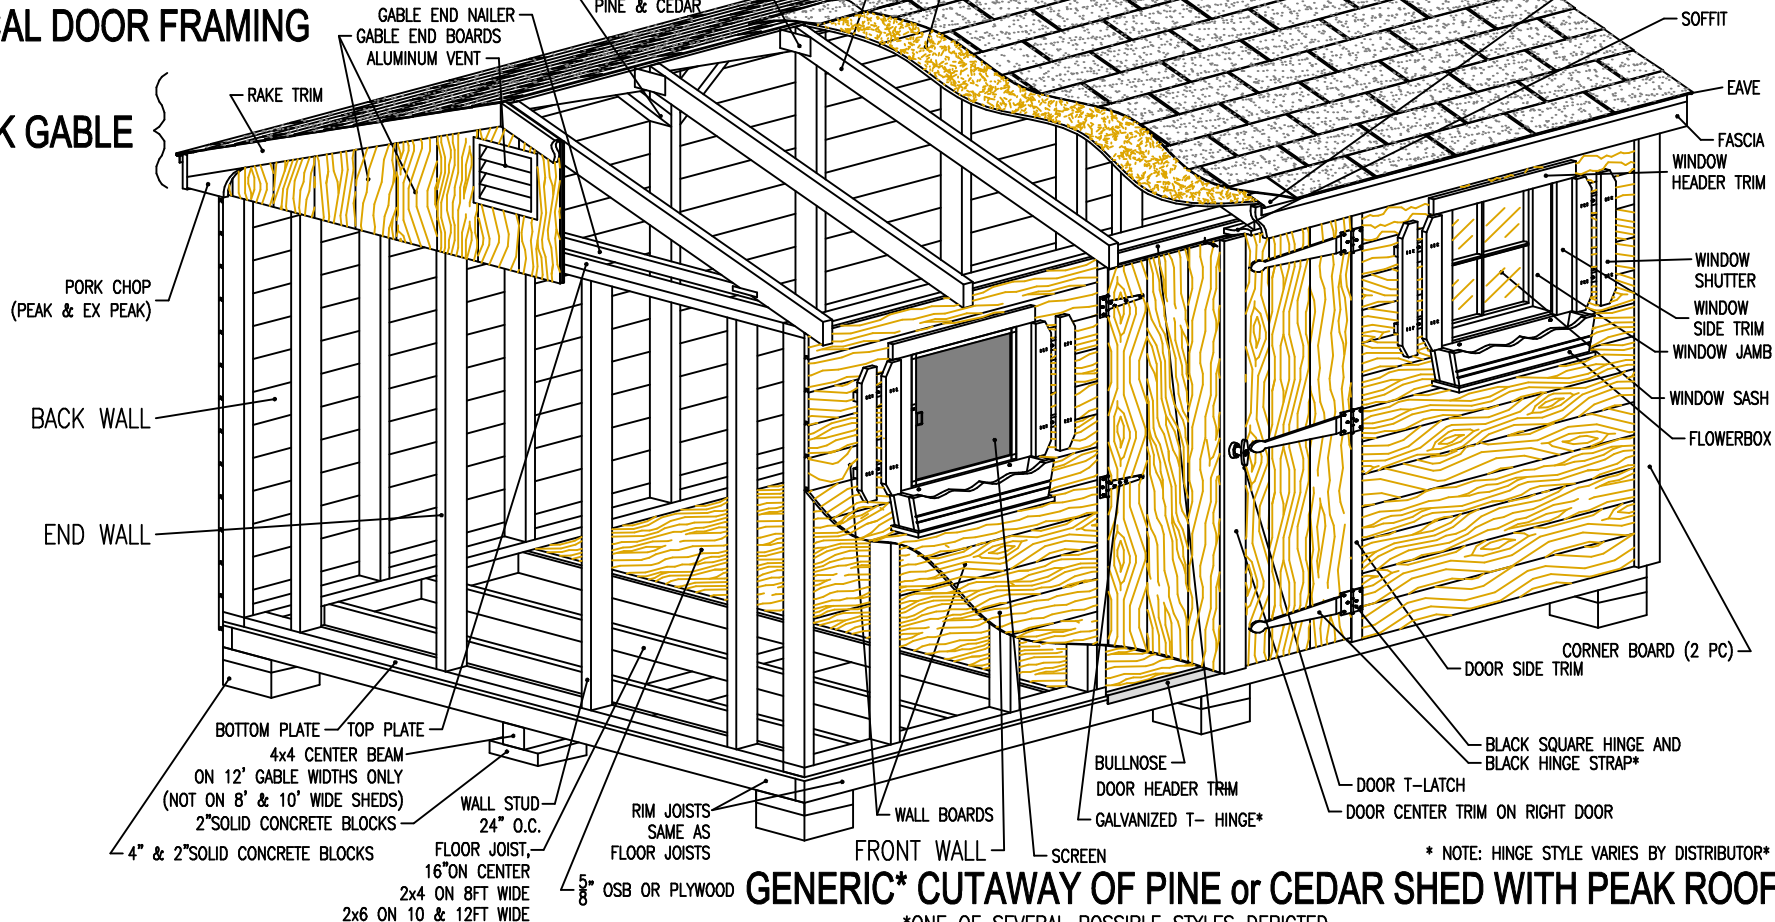

**TYPICAL DOOR FRAMING**

**PEAK GABLE**

**GENERIC\* CUTAWAY OF PINE or CEDAR SHED WITH PEAK ROOF**

\*ONE OF SEVERAL POSSIBLE STYLES DEPICTED

\* NOTE: HINGE STYLE VARIES BY DISTRIBUTOR\*